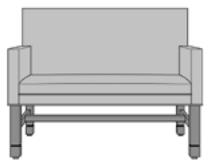

Statement of Line

DVB1A11
46W 25D 35.5H
26AH