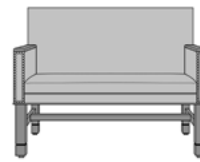

dovera

Bench

kwalu.

Furnishing the Future™

dovera

Bench

The Dovera Collection is a modern classic. Beautifully designed, the Dovera Bench is available with scroll or square arms. Optional arm caps for the square arm style serve to keep the fabric looking like new. A concealed clean-out facilitates simple housekeeping. Optional decorative nail head trim.

Statement of Line

DVB1A11
46W 25D 35.5H
26AH

DVB1A21
46W 25D 35.5H
26AH

DVB1B11
46W 25D 35.5H
26AH

DVB1B21
46W 25D 35.5H
26AH

DVB2A21
49.5W 25D 35.5H
26AH

DVB3A21
49.5W 25D 35.5H
26AH

DVB3B21
49.5W 25D 35.5H
26AH