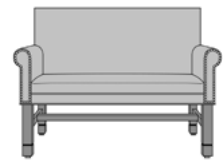

dovera

Bench

kwalu.

Furnishing the Future™

dovera

Bench

The Dovera Collection is a modern classic. Beautifully designed, the Dovera Bench is available with scroll or square arms. Optional arm caps for the square arm style serve to keep the fabric looking like new. A concealed clean-out facilitates simple housekeeping. Optional decorative nail head trim.

Statement of Line

DVB1A11
46W 25D 35.5H
26AH

DVB1A21
46W 25D 35.5H
26AH

DVB1B11
46W 25D 35.5H
26AH

DVB1B21
46W 25D 35.5H
26AH

DVB2A21
49.5W 25D 35.5H
26AH

DVB3A21
49.5W 25D 35.5H
26AH

DVB3B21
49.5W 25D 35.5H
26AH